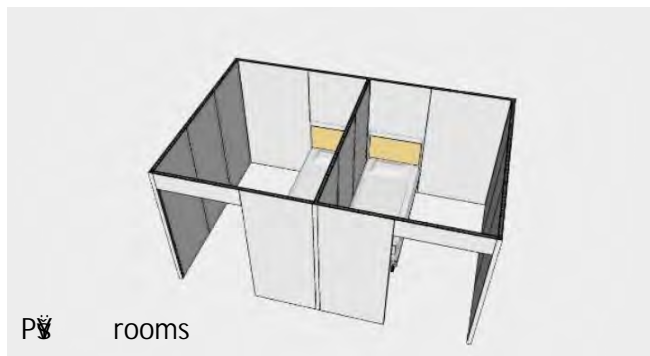

HOW IT WORKS

The **EuroSystem** wall frames allows you to adjust, rearrange and reuse components as needed. Frames are stackable for ease of storing and shipping.

Applications

- Drive Up Clinics
- Temporary Offices
- Waiting Rooms
- Testing Facilities
- Administrative Centers
- Donation Areas

Outdoor
Drive Thru
Testing Cubes

Multiuse

Roof Top
Available

Outdoor Use

Indoor Use

Lockable Units & portable counters

Scalable Interiors

Electrical & Data Cabling install options

Modular & Scalable to Any size

Sets Up Quickly without tools

E&E EXHIBITSOLUTIONS®

Grocery Store Partition Walls

Hospital Set Ups

Divider Walls Uses