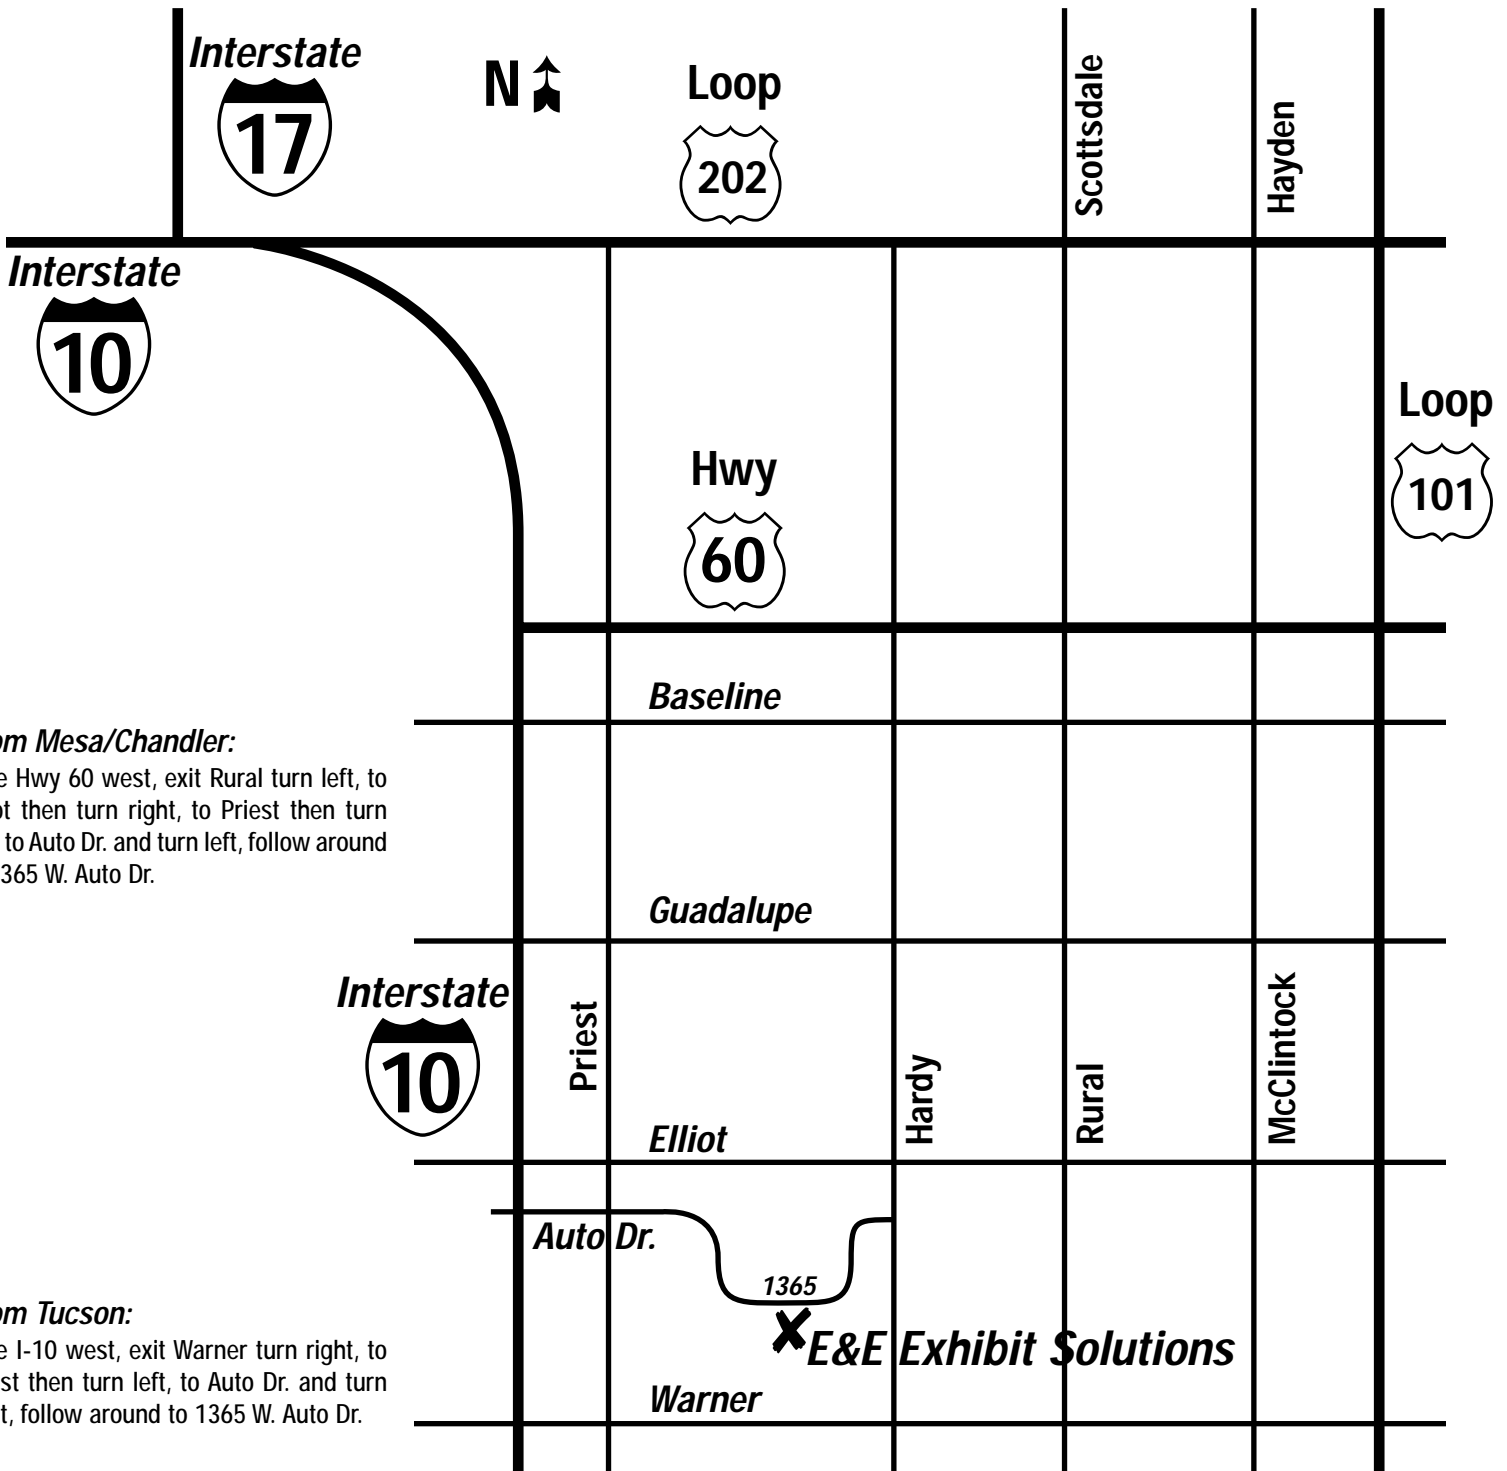

# SHOWROOM DIRECTIONS

1365 W. Auto Dr. • Tempe, AZ 85284 • Tel: 480-966-9873 • Fax: 480-966-9841

[www.exhibitsusa.com](http://www.exhibitsusa.com)

**From Phoenix:**

Take I-10 east, exit Elliot turn left, to Priest then turn right, to Auto Dr. and turn left, follow around to 1365 W. Auto Dr.

**From Scottsdale:**

Take Scottsdale road (becomes Rural road in Tempe) or Loop 101 south, to Elliot and turn/exit right, to Priest and turn left, to Auto Dr. and turn left, follow to 1365 W. Auto Dr.

**From Mesa/Chandler:**

Take Hwy 60 west, exit Rural turn left, to Elliot then turn right, to Priest then turn left, to Auto Dr. and turn left, follow around to 1365 W. Auto Dr.

**From Tucson:**

Take I-10 west, exit Warner turn right, to Priest then turn left, to Auto Dr. and turn right, follow around to 1365 W. Auto Dr.